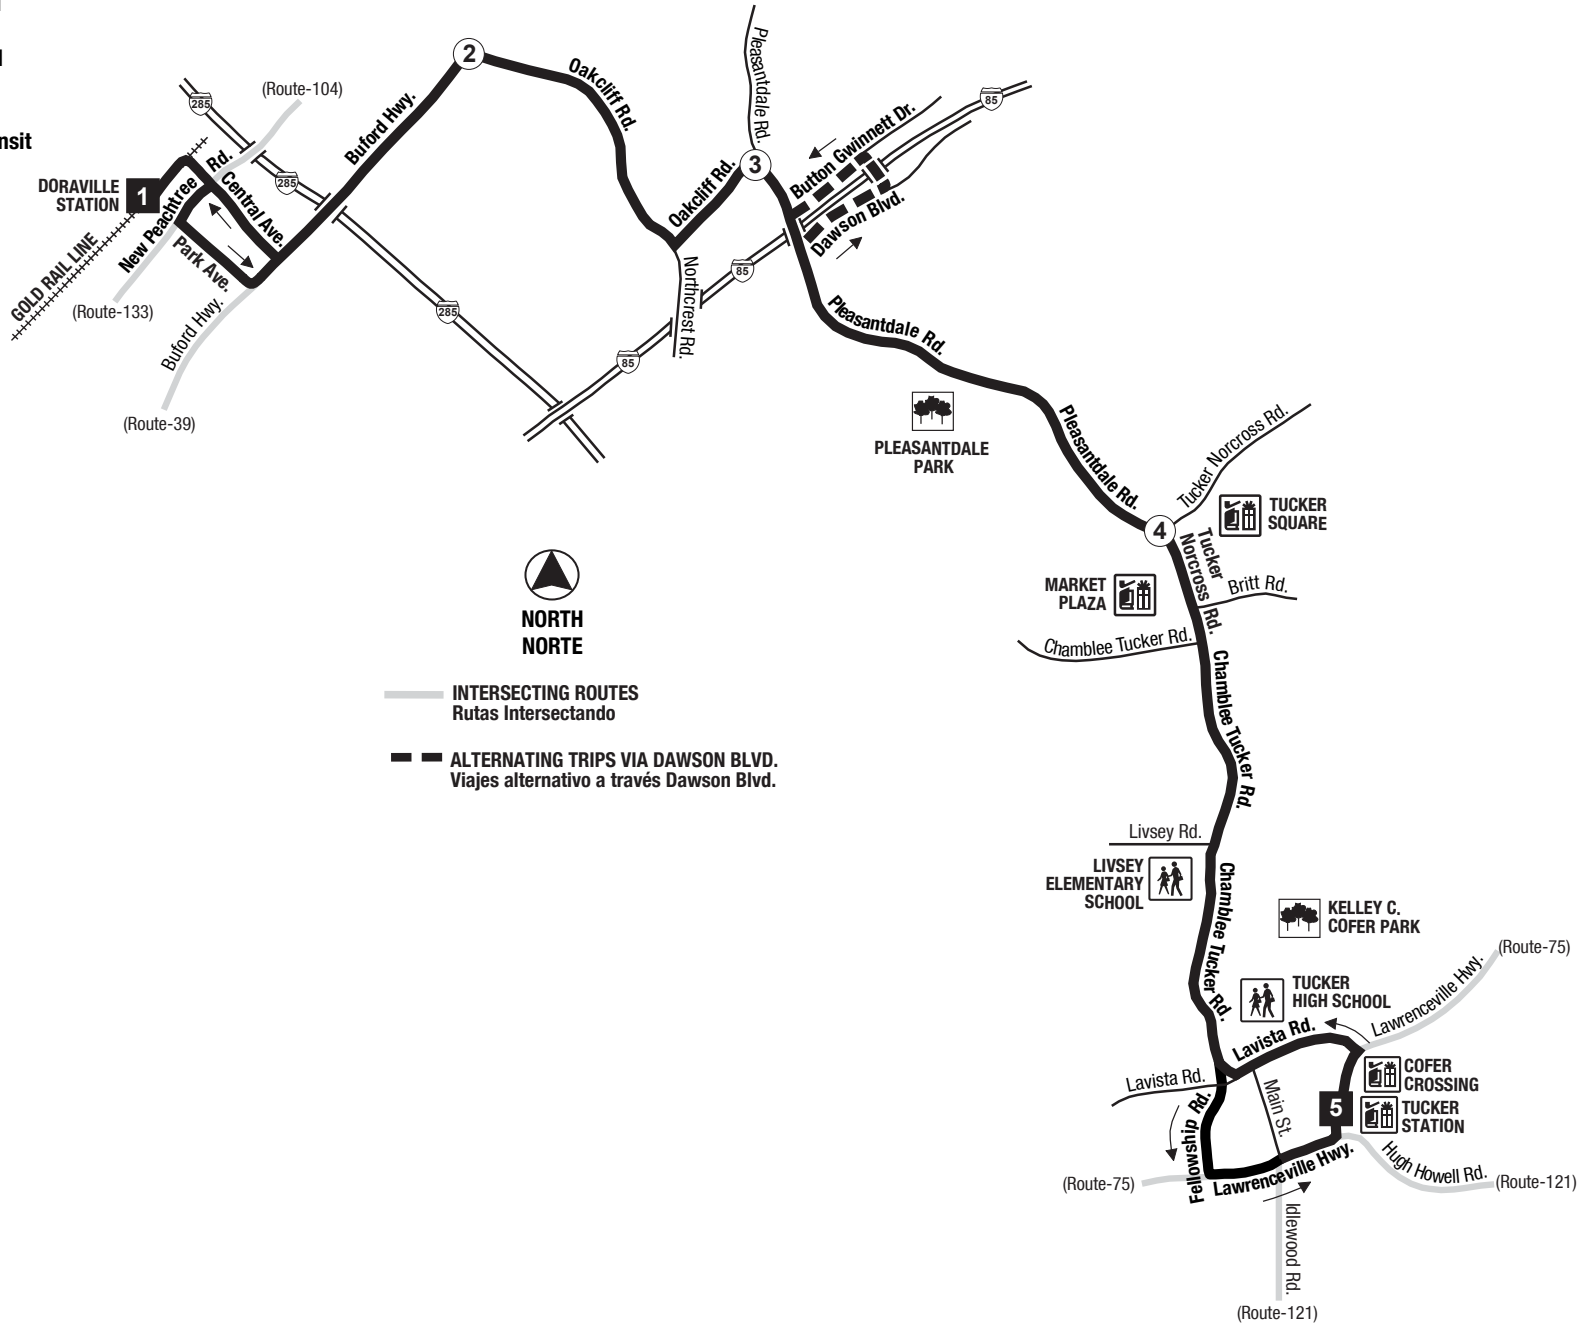

Routes intersecting at Doraville Station:
Rutas intersectando en la Estación
Doraville:

- 25-Peachtree Boulevard
- 39-Buford Highway
- 104-Winters Chapel Road
- 124-Pleasantdale Road
- 133-Shallowford Road
- Gwinnett County Transit

NORTH
NORTE

- INTERSECTING ROUTES
Rutas Intersectando
- ALTERNATING TRIPS VIA DAWSON BLVD.
Viajes alternativo a través Dawson Blvd.